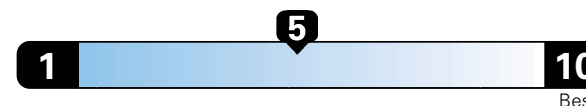

You spend

\$2,750

in fuel costs
over 5 years
compared to the
average new vehicle.

Annual fuel cost

\$1,850

Fuel Economy & Greenhouse Gas Rating (tailpipe only)

This vehicle emits 364 grams CO2 per mile. The best emits 0 grams per mile (tailpipe only). Producing and distributing fuel also creates emissions; learn more at fuelconomy.gov.