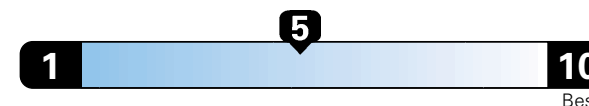

ALFA ROMEO STELVIO SPRINT AWD

2021 MODEL YEAR

THIS VEHICLE IS MANUFACTURED TO MEET SPECIFIC UNITED STATES REQUIREMENTS. THIS VEHICLE IS NOT MANUFACTURED FOR SALE OR REGISTRATION OUTSIDE OF THE UNITED STATES.

MANUFACTURER'S SUGGESTED RETAIL PRICE OF THIS MODEL INCLUDING DEALER PREPARATION

Base Price: **$44,350**

ALFA STELVIO AWD

Exterior Color: Vulcano Black Metallic Exterior Paint

Interior Color: Black/Red Interior Colors

Interior: Leather Seats

Engine: 2.0L 280HP I4 DI Turbo Engine

Transmission: 8-Speed Automatic 8HP50 Transmission

STANDARD EQUIPMENT (UNLESS REPLACED BY OPTIONAL EQUIPMENT)

FUNCTIONAL/SAFETY FEATURES

Supplemental Front Seat-Mounted Side Air Bags

LATCH-Ready Child-Seat Anchor System

Full-Speed Forward-Collision Warning Plus

Rear Back-Up Camera

Rear Parking Assist Sensors

Remote Keyless-Entry

Push-Button Start

Remote-Start System

Stop - Start System

Cruise Control

Power Folding Heated Mirrors

Rain-Sensitive Windshield Wipers

Power Liftgate

Universal Garage-Door Opener

Carbon Fiber Drive Shaft

Alfa DNA Drive-Mode System

INTERIOR FEATURES

Apple CarPlay®

Google Android Auto™

SiriusXM® with 6-Month Radio Sub Call 800-643-2112

AM/FM Bluetooth® 8.8-Inch Radio

8.8-Inch Multi-Touch Display

Cluster 7.0-Inch TFT Color Display

8-Speaker Audio System

USB Media Input Hub with Auxiliary

2nd-Row Dual Charge-Only USB Port

12-Volt Center Console Power Outlet

Leather-Wrapped Steering Wheel

Steering-Wheel-Mounted Audio Controls

Leather-Wrapped Shift Knob

A/C with Dual-Zone Auto Temperature Control

6-Way Power Adjustable Driver Seat

6-Way Power Adjustable Front Passenger Seat

4-Way Power Lumbar Adjustable Driver Seat

4-Way Power Lumbar Adjustable Passenger Seat

Driver-Seat Memory Function